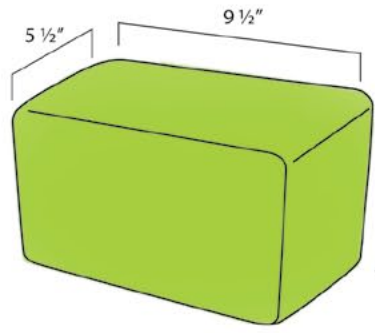

ON THE FRONT OF INNOVATION...

HD0940-09
Brushed Stainless

HD0940-17
White

HD0945-09
Brushed Stainless
Recessed EcoStorm
(ADA Compliant)

Others will be GREEN with Envy!

Technical Specifications:

- Dry Time: 10-15 seconds
- Decibel Level: 63.5 dB
- Drip Proof: IPX1
- Motor Type: 3/4HP, 500W brush type
- RPM: 29,000
- Air Output Temp: 131F (45C)
- Warm Air Speed: 201 MPH
- Isolation Class: Class 1
- Power Cutoff: 60 seconds
- Motor Thermal Protection: Thermostat turns off at 221F (105C)

Measures smaller than a standard sheet of paper!

- Automatic touch-free
- Dries hands in 10-15 seconds
- Green Spec Listed/LEED credits
- Automatic power cut off after 60 seconds
- Quieter than most High Speed hand dryers
- Heating element has an automatic thermal protector
- Over 75% cost savings vs. conventional hand dryers
- 3 Year Warranty