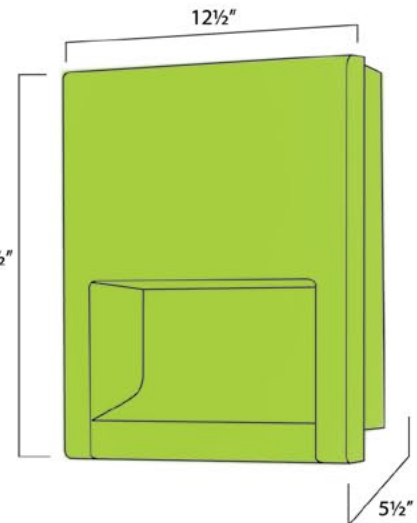

ON THE FRONT OF INNOVATION...

HD0940-09
Brushed Stainless

HD0940-17
White

HD0945-09
Brushed Stainless
Recessed EcoStorm
(ADA Compliant)

Others will be GREEN with Envy!

Technical Specifications:

- Dry Time: 10-15 seconds
- Decibel Level: 63.5 dB
- Drip Proof: IPX1
- Motor Type: 3/4HP, 500W brush type
- RPM: 29,000
- Air Output Temp: 131F (45C)
- Warm Air Speed: 201 MPH
- Isolation Class: Class 1
- Power Cutoff: 60 seconds
- Motor Thermal Protection: Thermostat turns off at 221F (105C)

Measures smaller than a standard sheet of paper!

- Automatic touch-free
- Dries hands in 10-15 seconds
- Green Spec Listed/LEED credits
- Automatic power cut off after 60 seconds
- Quieter than most High Speed hand dryers
- Heating element has an automatic thermal protector
- Over 75% cost savings vs. conventional hand dryers
- 3 Year Warranty